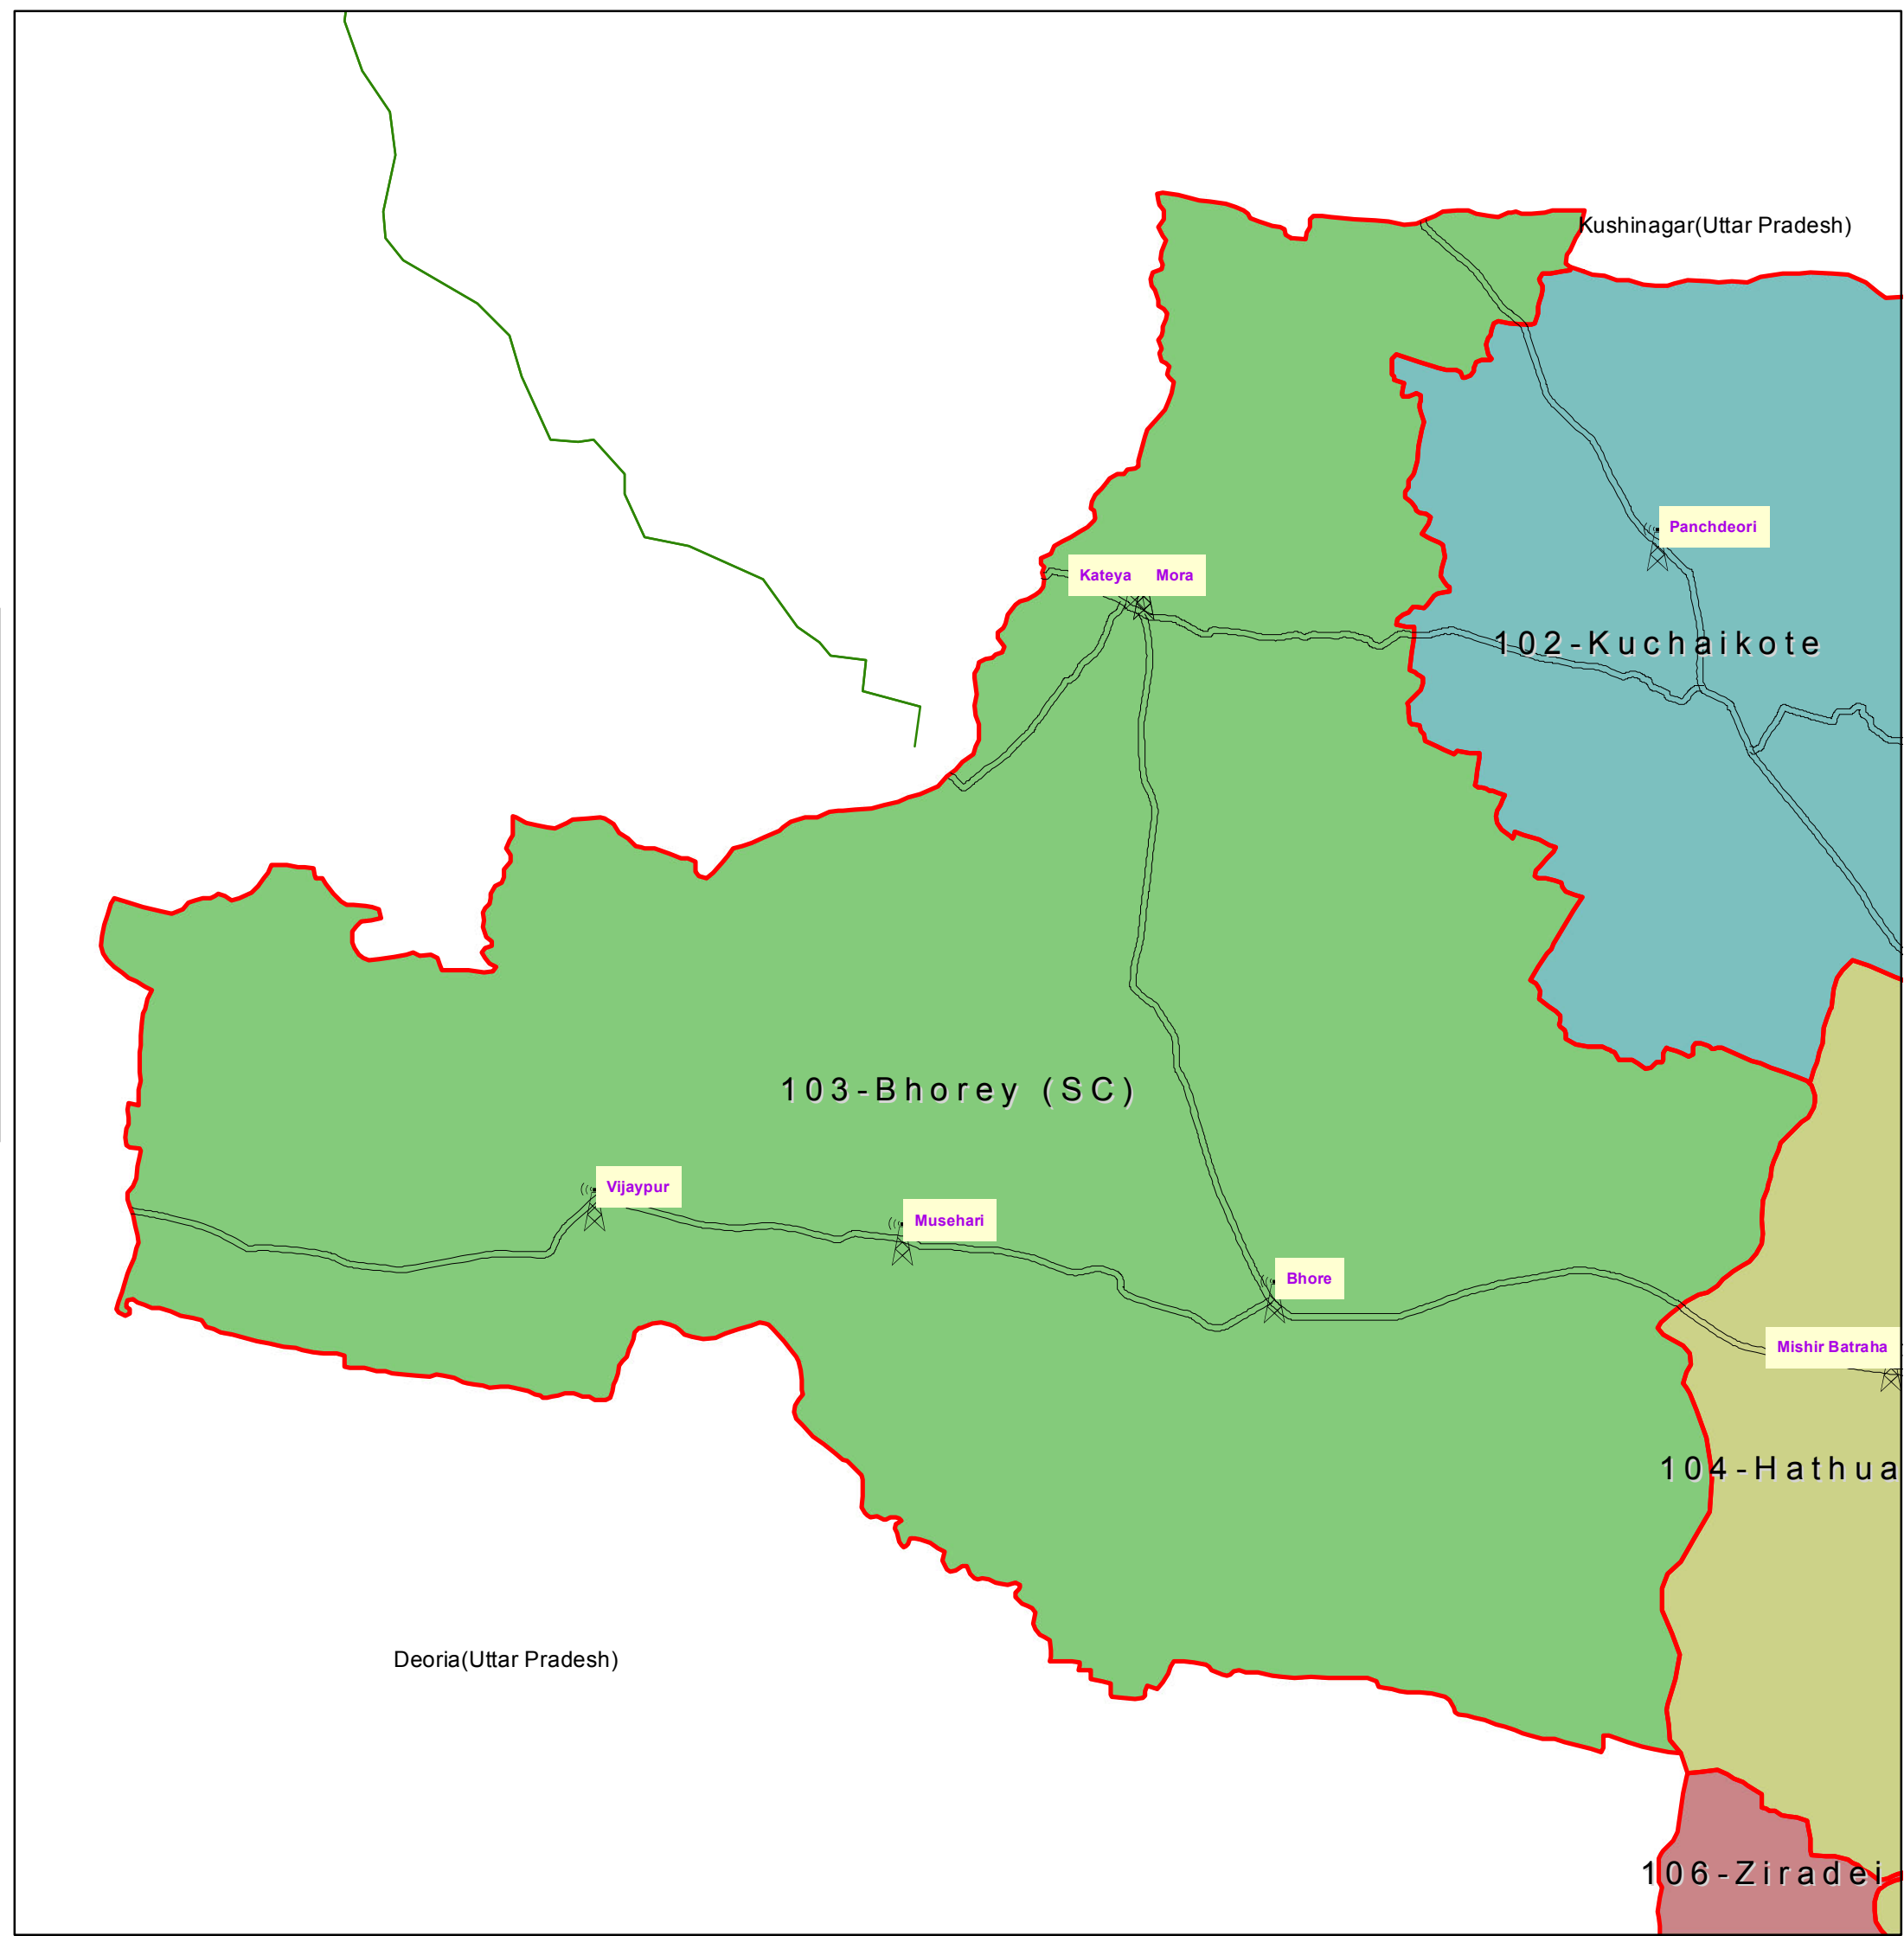

103-Bhorey (SC) (GOPALGANJ)

INDEX

-  DISTRICT HEAD QUARTER
-  AIRPORT
-  TOURIST PLACE
-  BSNL EXCHANGE
-  NATIONAL HIGHWAY
-  STATE HIGHWAY
-  DISTRICT ROAD
-  RAILWAYLINE
-  ASSEMBLY BOUNDARY